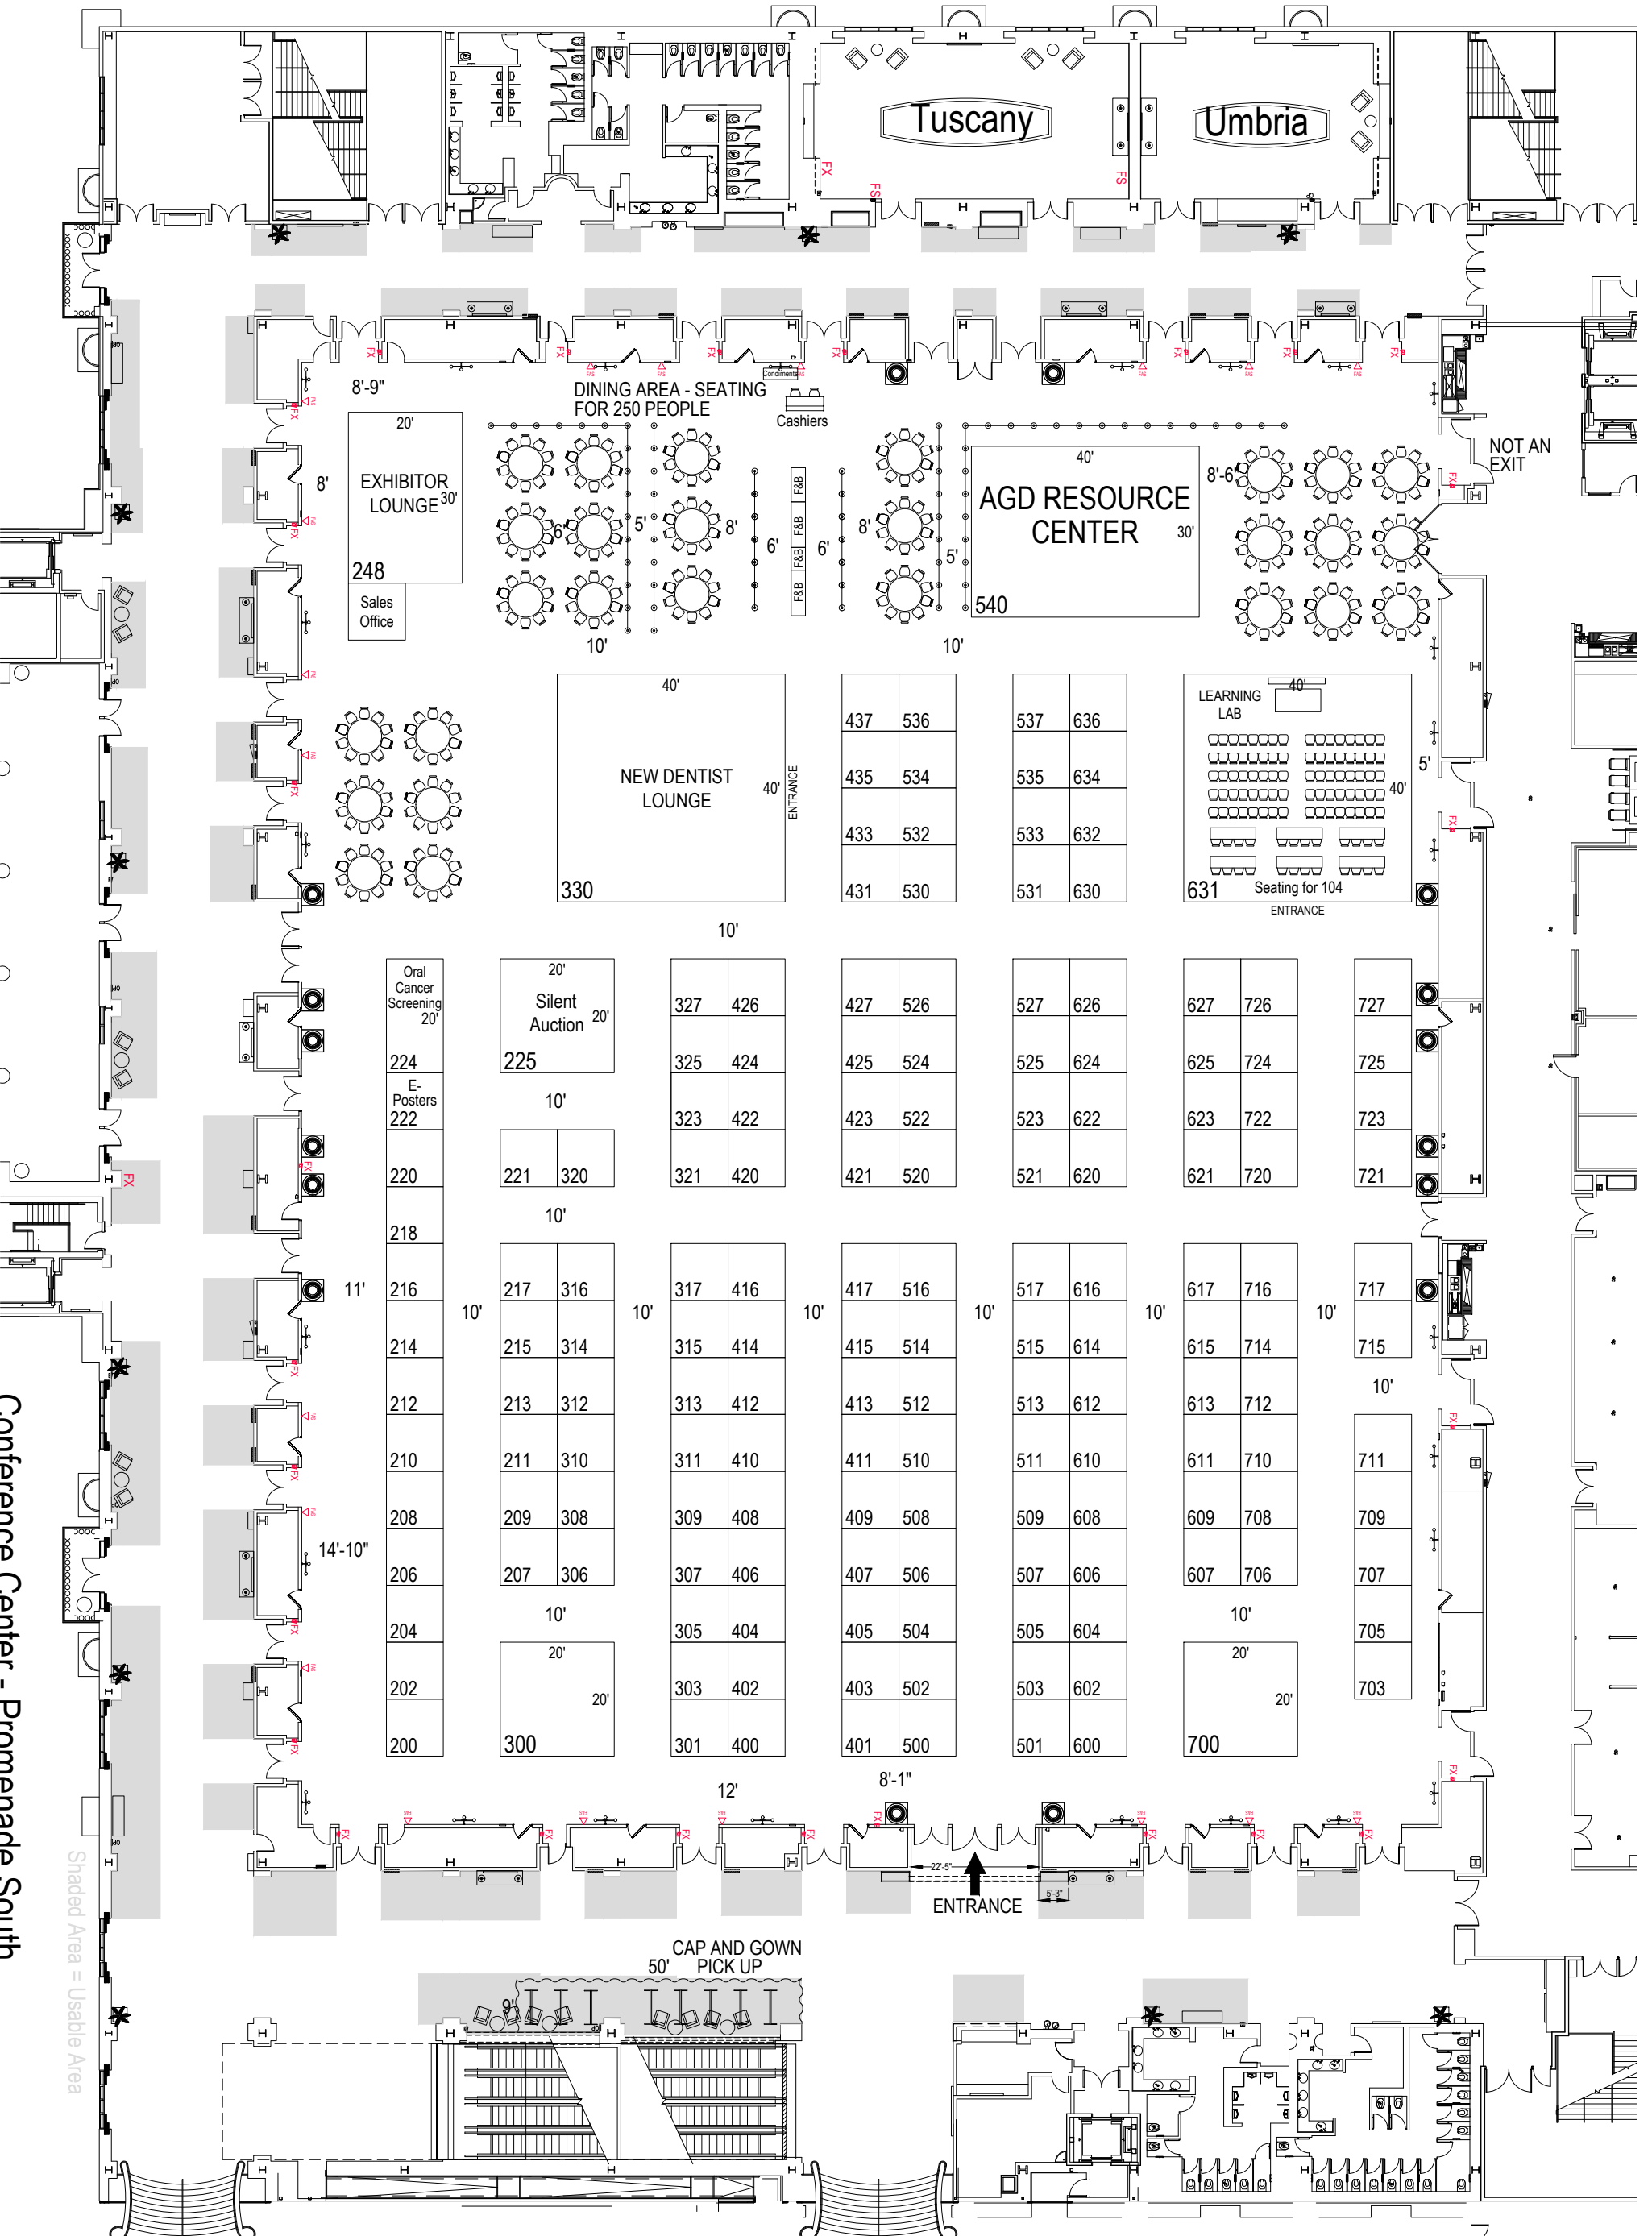

7% - 1,500 SqFt Rented
93% - 20,000 SqFt Available

Rented 7%
Available 93%

Dimension	Size	Qty	SqFt	Rented	Available
10'x10'	100	151	15,100	1	150
10'x20'	200	1	200	1	0
20'x20'	400	3	1,200	0	3
20'x30'	600	1	600	0	1
30'x40'	1,200	1	1,200	1	0
40'x40'	1,600	2	3,200	0	2
Totals:		159	21,500	3	156

Academy of General Dentistry Scientific Session
July 20-22, 2023
Caesars Palace - Octavius Ballroom

File: agd-2307-caespal.dwg
Plotted: May 31, 2022
By: FIMONTES